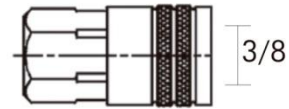

CV76-M

ACOPLE RÁPIDO NEUMÁTICO MACHO

Pneumatic Quick Coupling Male

Código Code	Cuerpo Body Size	Medidas Size	Material Material
		in	
CV76-06M	3/8"	3/8" Macho / Male	Bronce Cromado / Chrome Brass
CV76-08M	3/8"	1/2" Macho / Male	Bronce Cromado / Chrome Brass

CV76-F

ACOPLE RÁPIDO NEUMÁTICO HEMBRA

Pneumatic Quick Coupling Female

Código Code	Cuerpo Body Size	Medidas Size	Material Material
		in	
CV76-06F	3/8"	3/8" Hembra / Female	Bronce Cromado / Chrome Brass
CV76-08F	3/8"	1/2" Hembra / Female	Bronce Cromado / Chrome Brass