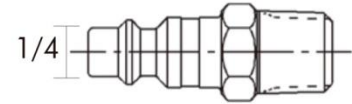

CV72-M

CONECTOR RÁPIDO NEUMÁTICO MACHO

Pneumatic Quick Connector Male

Código Code	Cuerpo Body Size	Medidas Size	Material Material
		in	
CV72-04M	1/4"	1/4" Macho / Male	Bronce Cromado / Chrome Brass
CV72-06M	1/4"	3/8" Macho / Male	Bronce Cromado / Chrome Brass
CV72-08M	1/4"	1/2" Macho / Male	Bronce Cromado / Chrome Brass