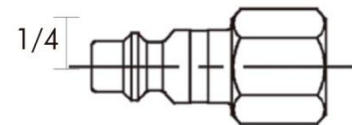

CV72-F

CONECTOR RÁPIDO NEUMÁTICO HEMBRA

Pneumatic Quick Connector Female

Código Code	Cuerpo Body Size	Medidas Size	Material Material
		in	
CV72-04F	1/4"	1/4" Hembra / Female	Bronce Cromado / Chrome Brass
CV72-06F	1/4"	3/8" Hembra / Female	Bronce Cromado / Chrome Brass
CV72-08F	1/4"	1/2" Hembra / Female	Bronce Cromado / Chrome Brass